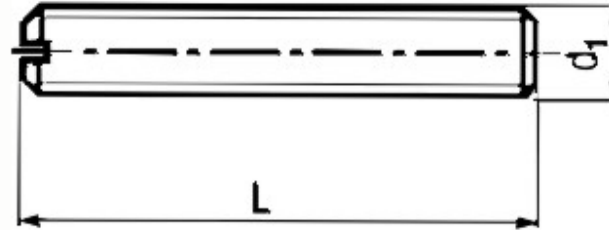

PRODUCT LIST

BRASS SLOTTED SET SCREW DIN 551

Brass Nuts

Brass Anchors

Brass Screws

Brass Fasteners

Brass Inserts

Brass Copper Washers

Brass Machined Parts

Pressed Parts

CNC Machined Parts

Brass Slotted Set Screw DIN 551 :

All measurements in millimeters (mm)

DIN 551

d1	n min.	t min.	Lengths (mm)	
			Bare S034	Zinc S035
M1	0.2	0.4	2-6	
M1.2	0.2	0.4	2-6	
M1.4	0.2	0.48	2-8	
M1.6	0.25	0.56	2-10	
M2	0.25	0.64		2-12
M2.5	0.4	0.72		2-12
M3	0.4	0.8		3-40
M3.5	0.5	0.96		4-12
M4	0.6	1.12		3-60
M5	0.8	1.28		4-80
M6	1	1.6		4-100
M8	1.2	2		6-100
M10	1.6	2.4		6-100
M12	2	2.8		8-100

M16	2.5	4		16-60
d	e	k	s	Lengths (mm)
M6	11.05	4	10	16-50
M8	14.38	5.3	13	16-50
M10	18.9	6.4	17/16	20-50

Related Words :

Brass Slotted Set Screw Din 551, Screw, Machine Screw, Nuts & Bolts, Fasteners, Nuts And Bolts, Stainless Steel Screws, Nuts Bolts, Set Screws, Metric Screws, Bolts Metric, Machine Screws, Brass Bolt, Screw Bolts, Metric Screw, Stainless Steel Screw, Eye Bolt, Slotted Fasteners, Slotted Bolts, Washers Screw, Screw Nut, Hex Screw, Stainless Screw, Screw Stud