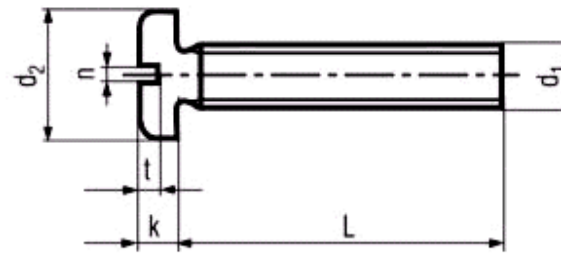

Brass Pan Head Screws DIN 85 :

All measurements in millimeters (mm)

DIN 85

	d_1	t	n	k	d_2
M3		0.7	0.8	1.8	6
M4		1	1.2	2.4	8
M5		1.2	1.2	3	10
M6		1.4	1.6	3.6	12
M8		1.6	2	4.8	16

▶ Related Words :

Brass Pan Head Screws Din 85, Head Pan, Screws, Pan Head Screws, Brass Pan, Head Pan Screw, Machine Screws, Head Pan Machine Screws, Round Screws, Wood Screws, Wood Screw, Metric Screws, Fasteners, Stainless Steel Sheet Metal Screws, Sheet Metal Screw, Round Pan, Sheet Metal Screws, Machine Screw